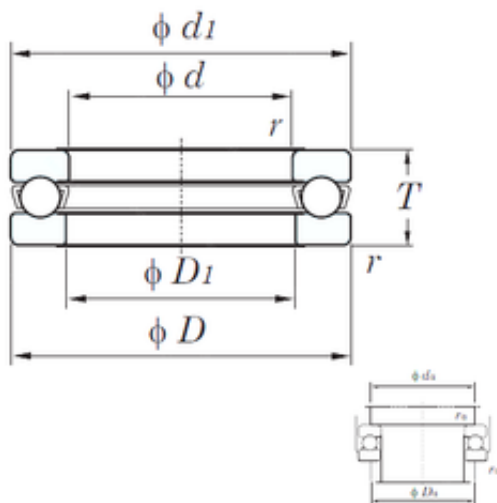

## Accessories Rolamentos do Brasil Ltda.

SKF NTN Koyo Snr NSK Timken 51148 51152  
 51156 51160 51164 51168 51172 51176 51180  
 51200 51201 51202 51203 51204 51205 Trust Ball  
 Bearing

Bearing No. 51148

Size	240x300x45 mm
Bore Diameter	240 mm
Outer Diameter	300 mm
Width	45 mm
d	240 mm
D	300 mm
T	45 mm
r min.	1,5 mm
Basic dynamic load rating (C)	241 kN
Basic static load rating (C0)	1020 kN
(Grease) Lubrication Speed	750 r/min
Bearing No.	51148
r(min)	1.5
Ca	301
Coa	1020
Cu	28.0
Grease lub.	750
Oil lub.	1150
d1(max)	297
D1(min)	243
D2(min)	-
D3(min)	-
A	-

51148 Bearing 2D drawings and 3D CAD models