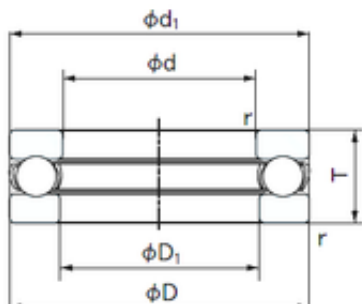

### SKF NSK Timken Koyo NACHI NSK Thrust Ball Bearing 51205

Bearing No. 51205

51205 Bearing 2D drawings and 3D CAD models

|                               |                     |
|-------------------------------|---------------------|
| Size                          | 25x47x15 mm         |
| Bore Diameter                 | 25 mm               |
| Outer Diameter                | 47 mm               |
| Width                         | 15 mm               |
| d                             | 25 mm               |
| D                             | 47 mm               |
| T                             | 15 mm               |
| d1                            | 47 mm               |
| r min.                        | 0.6 mm              |
| D1                            | 27 mm               |
| Weight                        | 0.120 Kg            |
| Basic dynamic load rating (C) | 27,8 kN             |
| Basic static load rating (C0) | 50,5 kN             |
| (Grease) Lubrication Speed    | 3700 r/min          |
| Category                      | Thrust Ball Bearing |
| Inventory                     | 0.0                 |
| Manufacturer Name             | NACHI               |
| Minimum Buy Quantity          | N/A                 |
| Weight / Kilogram             | 0.118               |
| EAN                           | 4991893596038       |
| Product Group                 | B00308              |
| Rolling Element               | Ball Bearing        |
| Thrust Bearing                | Yes                 |
| Single or Double Direction    | Single Direction    |
| Banded                        | No                  |