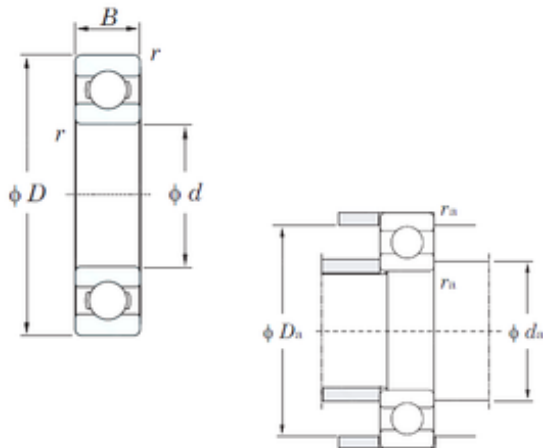

Accessories Rolamentos do Brasil Ltda.

KOYO deep groove ball bearing 6301 6302 6303 6304 6305 6306 6307 6308 6309 series bearing with price list

Bearing No. 6301

Size	12x37x12 mm
Bore Diameter	12 mm
Outer Diameter	37 mm
Width	12 mm
d	12 mm
D	37 mm
B	12 mm
C	12 mm
r min.	1 mm
da min.	17 mm
Da max.	32 mm
ra max.	1 mm
Weight	0,06 Kg
Basic dynamic load rating (C)	9,7 kN
Basic static load rating (C0)	4,2 kN
(Grease) Lubrication Speed	20000 r/min
(Oil) Lubrication Speed	25000 r/min
Category	Single Row Ball Bearings
Inventory	0.0
Manufacturer Name	KOYO
Minimum Buy Quantity	N/A
Weight / Kilogram	0.067
EAN	0060579007145
Product Group	B00308

6301 Bearing 2D drawings and 3D CAD models

Accessories Rolamentos do Brasil Ltda.

Enclosure	Open
Precision Class	ABEC 1 ISO P0
Maximum Capacity / Filling Slot	No
Rolling Element	Ball Bearing
Snap Ring	No
Internal Special Features	No
Cage Material	Steel
Internal Clearance	C0-Medium
Inch - Metric	Metric
Long Description	12MM Bore; 37MM Outside Diameter; 12MM Outer Race Width; Open; Ball Bearing; ABEC 1 ISO P0; No Filling Slot; No Snap Ring; No Internal Special Features; C0-Medium Internal Clearance; Steel Cage
Other Features	Deep Groove
Category	Single Row Ball Bearing
UNSPSC	31171504
Harmonized Tariff Code	8482.10.50.68
Noun	Bearing
Keyword String	Ball
Manufacturer URL	http://www.koyousa.com
Weight / LBS	0.13228
Outside Diameter	1.457 Inch 37 Millimeter
Outer Race Width	0.472 Inch 12 Millimeter
Inner Race Width	0 Inch 0 Millimeter
Bore	0.472 Inch 12 Millimeter
Bearing No.	6301
r(min)	1
Cr	12.1
C0r	4.20