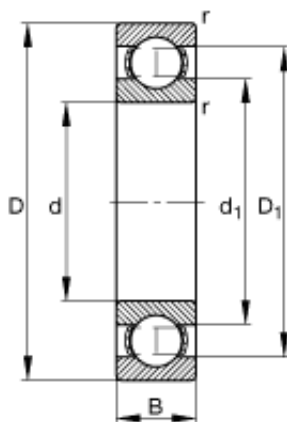

Accessories Rolamentos do Brasil Ltda.

220 mm x 340 mm x 37 mm FAG 16044 Single Row Ball Bearings

Bearing No. 16044

16044 Bearing 2D drawings and 3D CAD models

Size	220x340x37 mm
Bore Diameter	220 mm
Outer Diameter	340 mm
Width	37 mm
d	220 mm
D	340 mm
B	37 mm
D_1	298,1 mm
$D_{a \max}$	329,8 mm
d_1	262,8 mm
$d_{a \min}$	230,2 mm
$r_{a \max}$	2,1 mm
r_{\min}	2,1 mm
m	11,8 kg / Weight
C_r	198000 N / Dynamic load rating (radial)
C_{0r}	240000 N / Static load rating (radial)
f_0	16,3
n_G	2600 1/min / Limiting speed
n_B	2310 1/min / Reference speed
C_{ur}	8400 N / Fatigue limit load, radial